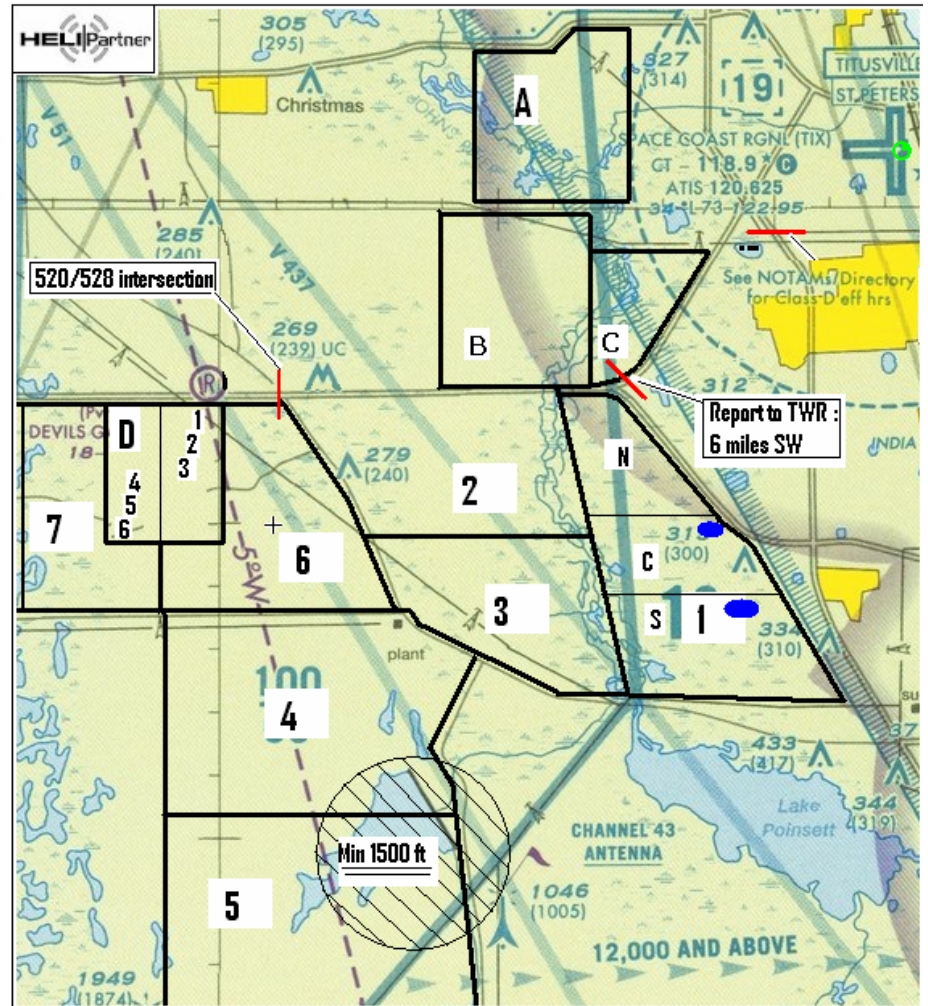

118.900	TOWER
119.875	TOWER
120.625	ATIS
121.850	GROUND
121.500	Emergency
121.950	AIR-AIR (in Areas)
122.950	HAI
123.025	AIR-AIR (outside areas)

Wind:
 VIS:
 SKY:
 ALT:
 RW:
 INFO:

Outbound: 500 ft Inbound: 600 ft In-route: 1500ft